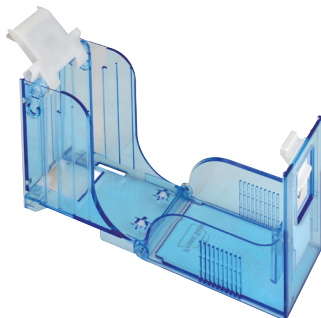

All-in-one removable ribbon cartridge with cleaning assist roller

Removable 100 card feeder