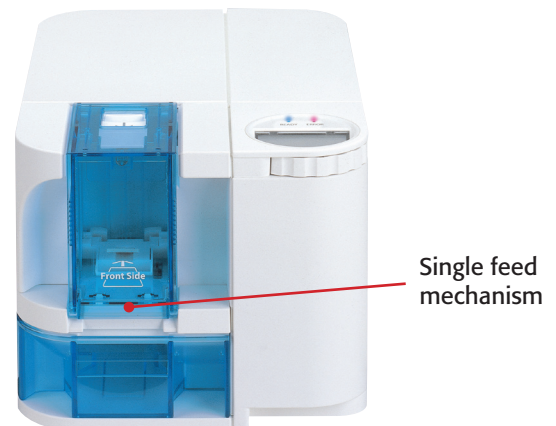

# Nisca PR-C101

### Nisca's quality and reliability now in an entry-level printer.

The PR-C101 single sided printer provides a simple and affordable out-of-the-box solution for high quality high durability ID cards with low maintenance requirements.

The printer is small enough to fit into an office overhead bin or under a counter. Offering the first ever rotating LCD panel and optional front or back exit, the PR-C101 can be placed in any orientation to fit your office environment perfectly. The printer's ribbon cassette and cleaning roller unit is disposable.

### PR-C101 BASIC SOLUTION

- Brilliant 24-bit color, 300 DPI edge to edge image
- Media thickness 30 mil
- Extremely small foot print and light weight (14lbs)
- Removable 100 cards feeder
- First ever rotating LCD panel to fit any office environment
- All-in-one ribbon cartridge with cleaning assist roller
- Includes entry-level software
- 2-Year hands-free warranty\*
- 20,000 cards mean time between failure (MTBF)\*
- USB 2.0 output
- Windows compatibility
- Other models available with magnetic and contactless smart card encoder