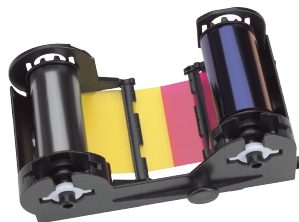

Nisca PR-C101

Out-Of-The-Box Solution

Nisca's quality and reliability now in an entry-level printer.

The PR-C101 single sided printer provides a simple and affordable out-of-the-box solution for high quality high durability ID cards with low maintenance requirements.

The printer is small enough to fit into an office overhead bin or under a counter. Offering the first ever rotating LCD panel and optional front or back exit, the PR-C101 can be placed in any orientation to fit your office environment perfectly. The printer's ribbon cassette and cleaning roller unit is disposable.

The PR-C101 will come packaged with an entry level badging software application and offer an optional magnetic strip encoding. **This basic professional solution is great for every small organization, including police, libraries, schools, clubs, casinos, and more.**

PR-C101 BASIC SOLUTION

- Brilliant 24-bit color, 300 DPI edge to edge image
- Media thickness 30 mil
- Extremely small foot print and light weight (14lbs)
- Removable 100 cards feeder
- First ever rotating LCD panel to fit any office environment
- All-in-one ribbon cartridge with cleaning assist roller
- Includes entry-level software
- 2-Year hands-free warranty*
- 20,000 cards mean time between failure (MTBF)*
- USB 2.0 output
- Windows compatibility
- Other models available with magnetic and contactless smart card encoder