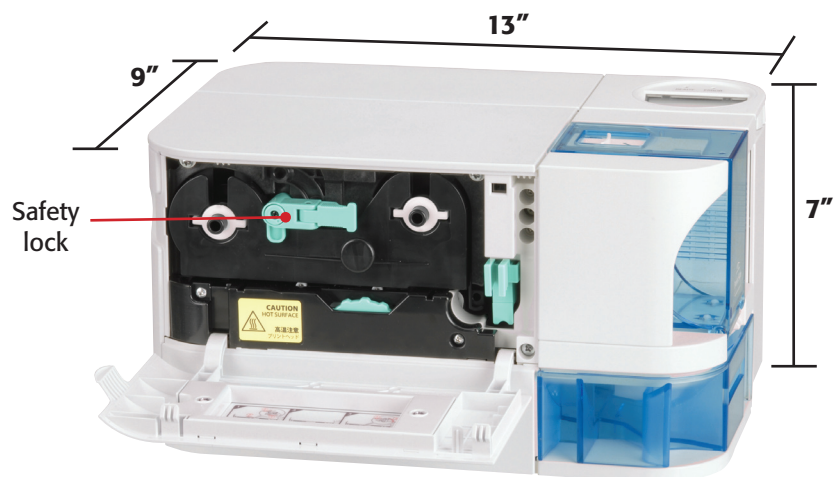

* Please contact Team Nisca for more information.