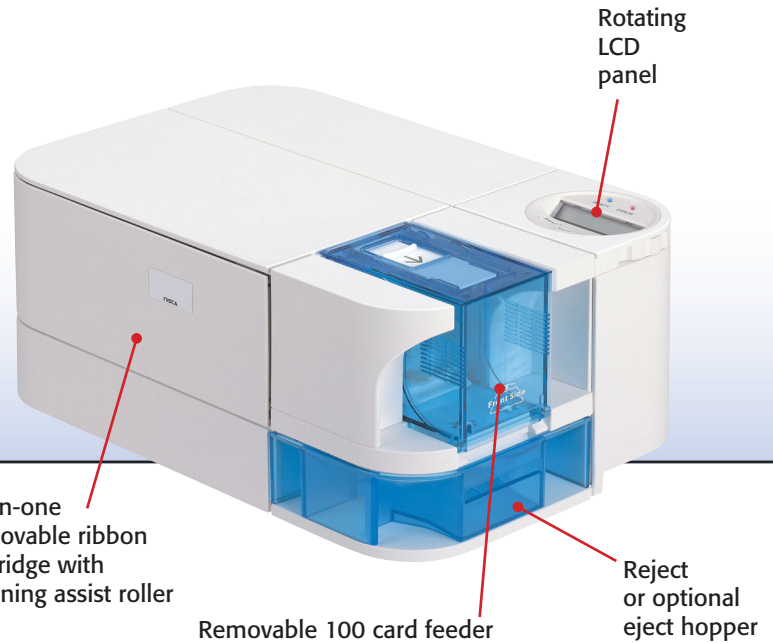

# Nisca PR-C101

### Nisca's quality and reliability now in an entry-level printer.

The PR-C101 single sided printer provides a simple and affordable out-of-the-box solution for high quality high durability ID cards with low maintenance requirements.

The printer is small enough to fit into an office overhead bin or under a counter. Offering the first ever rotating LCD panel and optional front or back exit, the PR-C101 can be placed in any orientation to fit your office environment perfectly. The printer's ribbon cassette and cleaning roller unit is disposable.

### PR-C101 BASIC SOLUTION

- Brilliant 24-bit color, 300 DPI edge to edge image
- Media thickness 30 mil
- Extremely small foot print and light weight (14lbs)
- Removable 100 cards feeder
- First ever rotating LCD panel to fit any office environment
- All-in-one ribbon cartridge with cleaning assist roller
- Includes entry-level software
- 2-Year hands-free warranty\*
- 20,000 cards mean time between failure (MTBF)\*
- USB 2.0 output
- Windows compatibility
- Other models available with magnetic and contactless smart card encoder